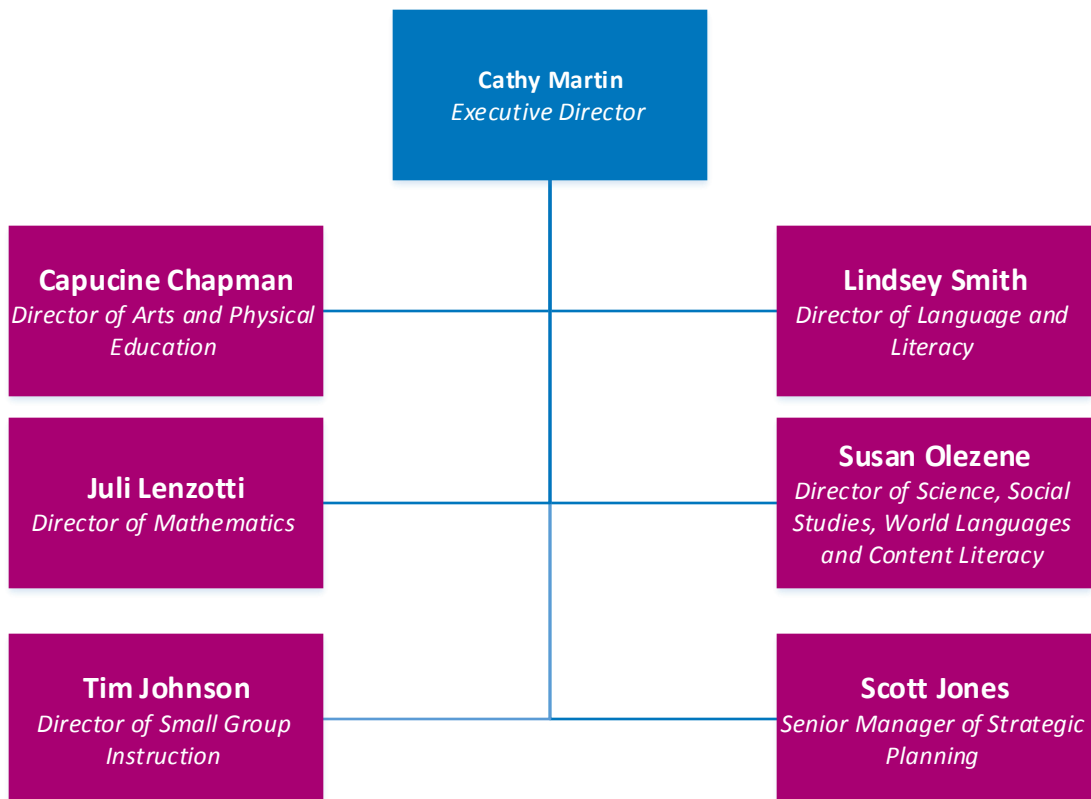

Curriculum & Instruction

Capucine Chapman
Director of Arts and Physical Education

Pam Rogers
Manager - Arts and Physical Education

Kathy Thomas
Budget Specialist

Laura Radels
Citywide Support Marching Band 1