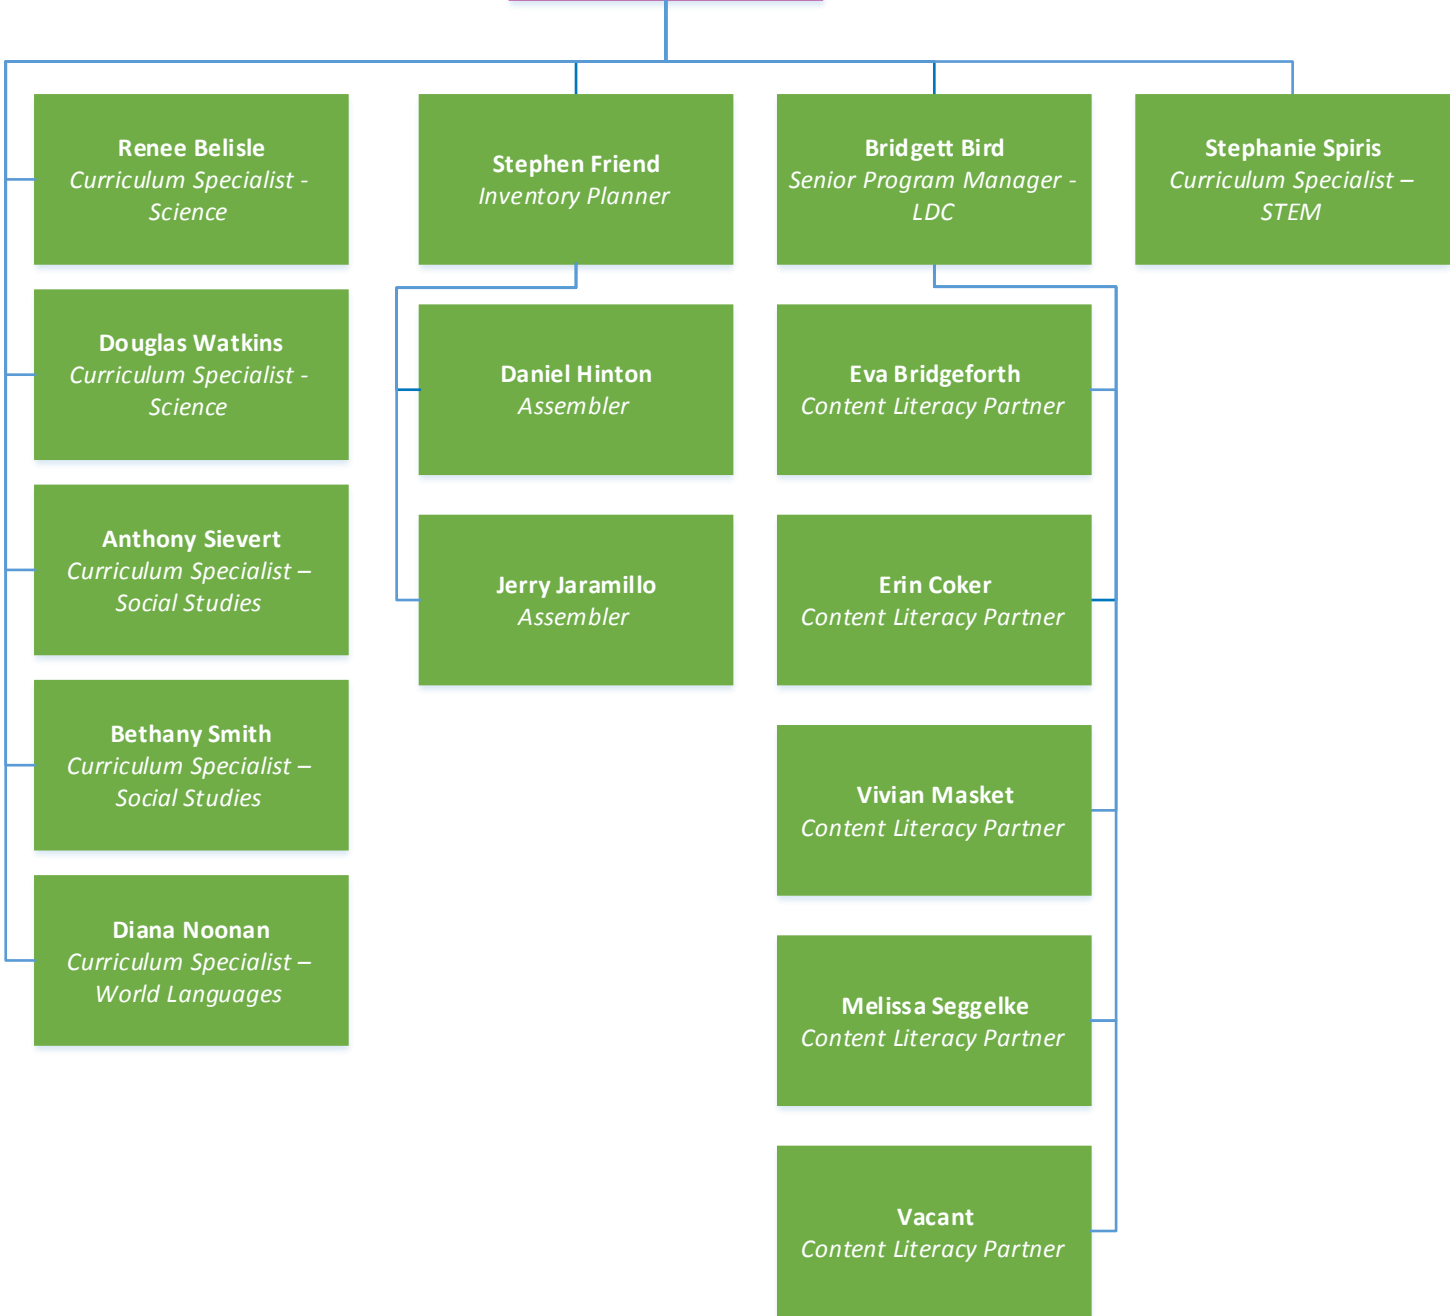

Susan Olezene
Director of Science, Social Studies, World Languages and Content Literacy